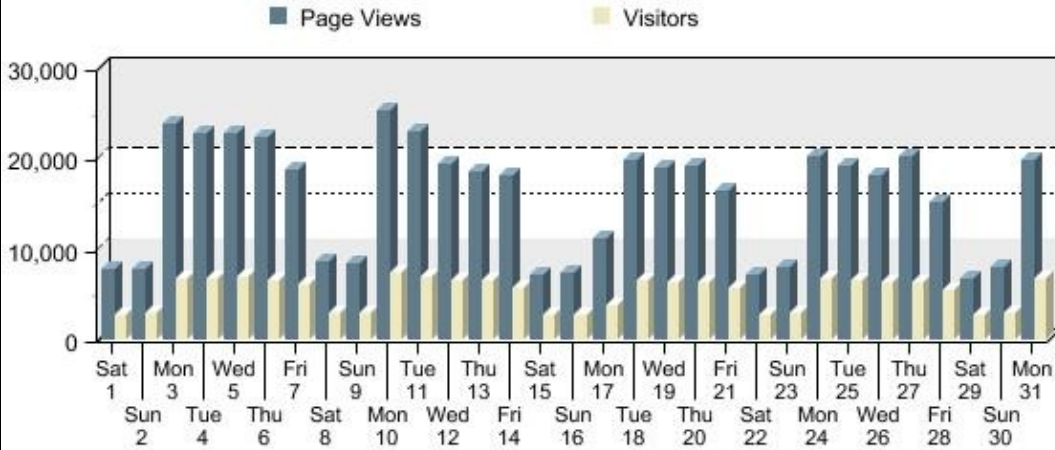

## Calendar Summary Report

Reporting Period: January 2011

Report Generated On: Tue, Feb 1, 2011 at 04:04:59 PM

Total Monthly Page Views	491,947	Average Page Views Per Day	15,869.26
Total Monthly Visitors	161,754	Average Visitors Per Day	5,217.87
Total Monthly Unique Visitors	60,818	Average Unique Visitors Per Day	1,961.87
Total Monthly Return Visitors	100,936	Average Return Visitors Per Day	3,256.00